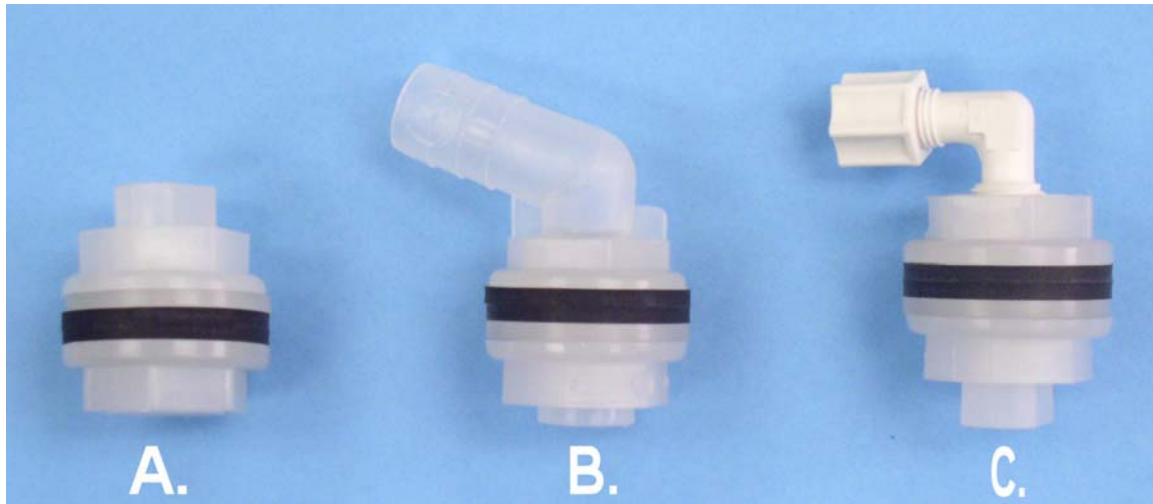

Viking LLC Dish Tank Complete Assemblies Pricing Reference Sheet

REF.	PART NUMBER		DESCRIPTION	
A	VOA	HP7/8	V07	7/8 HOLE PLUG COMPLETE
B	VOA	77ELAS	V41	77 DEGREE ELBOW ASSEMBLY FOR 5/8"ID TUBE
C	VOA	HP-INJ	V40	HOLE PLUG INJ ASSEMBLY 7/8" X 1/4" COMP